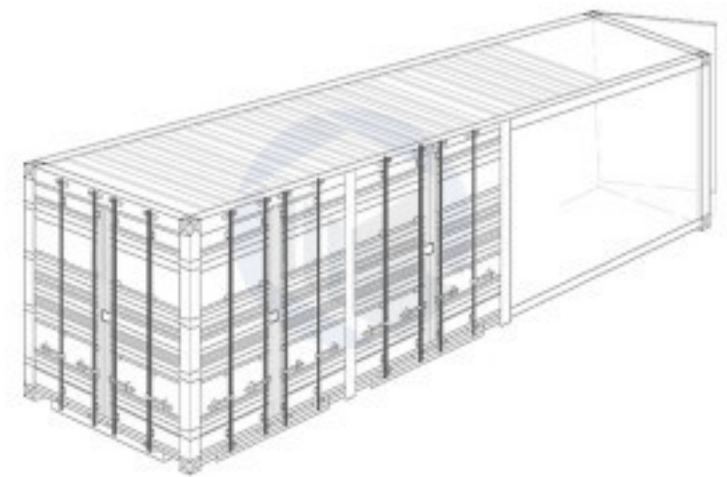

ALL STATES
CONTAINERS

10114 Royshall Dr
Pineville, NC 28134
(704) 802-7700

40' HIGH CUBE OPEN SIDE CONTAINER

OUTSIDE DIMENSIONS:

Length: 40' (40.00')

Width: 8' (8.00')

Height: 9' 6" (9.50')

WEIGHT:

Gross weight: 52,910.99 lbs

Loading: 40,344.63 lbs

Tare: 12,566.36 lbs

VOLUME:

Total: 1,172.55 cubic feet

INSIDE DIMENSIONS

Length: 39' 5" (39.40')

Width: 7' 8" (7.66')

Height: 8' 10" (8.83')

END DOOR:

Width: 7' 8" (7.66')

Height: 8' 6" (8.50')

Side door: Yes

Roof top: No

40' High Cube Open Side