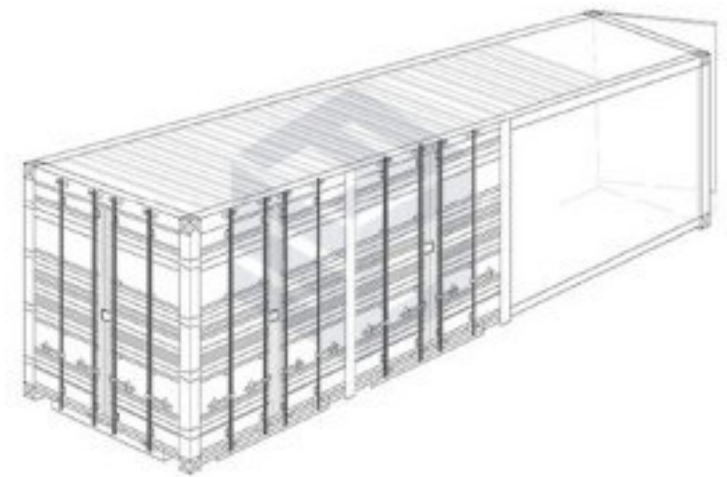

ALL STATES
CONTAINERS

10114 Royshall Dr
Pineville, NC 28134
(704) 802-7700

40' HIGH CUBE OPEN SIDE CONTAINER

OUTSIDE DIMENSIONS:

Length: 40' (40.00')

Width: 8' (8.00')

Height: 9' 6" (9.50')

WEIGHT:

Gross weight: 52,910.99 lbs

Loading: 40,344.63 lbs

Tare: 12,566.36 lbs

VOLUME:

Total: 1,172.55 cubic feet

INSIDE DIMENSIONS

Length: 39' 5" (39.40')

Width: 7' 8" (7.66')

Height: 8' 10" (8.83')

END DOOR:

Width: 7' 8" (7.66')

Height: 8' 6" (8.50')

Side door: Yes

Roof top: No

40' High Cube Open Side